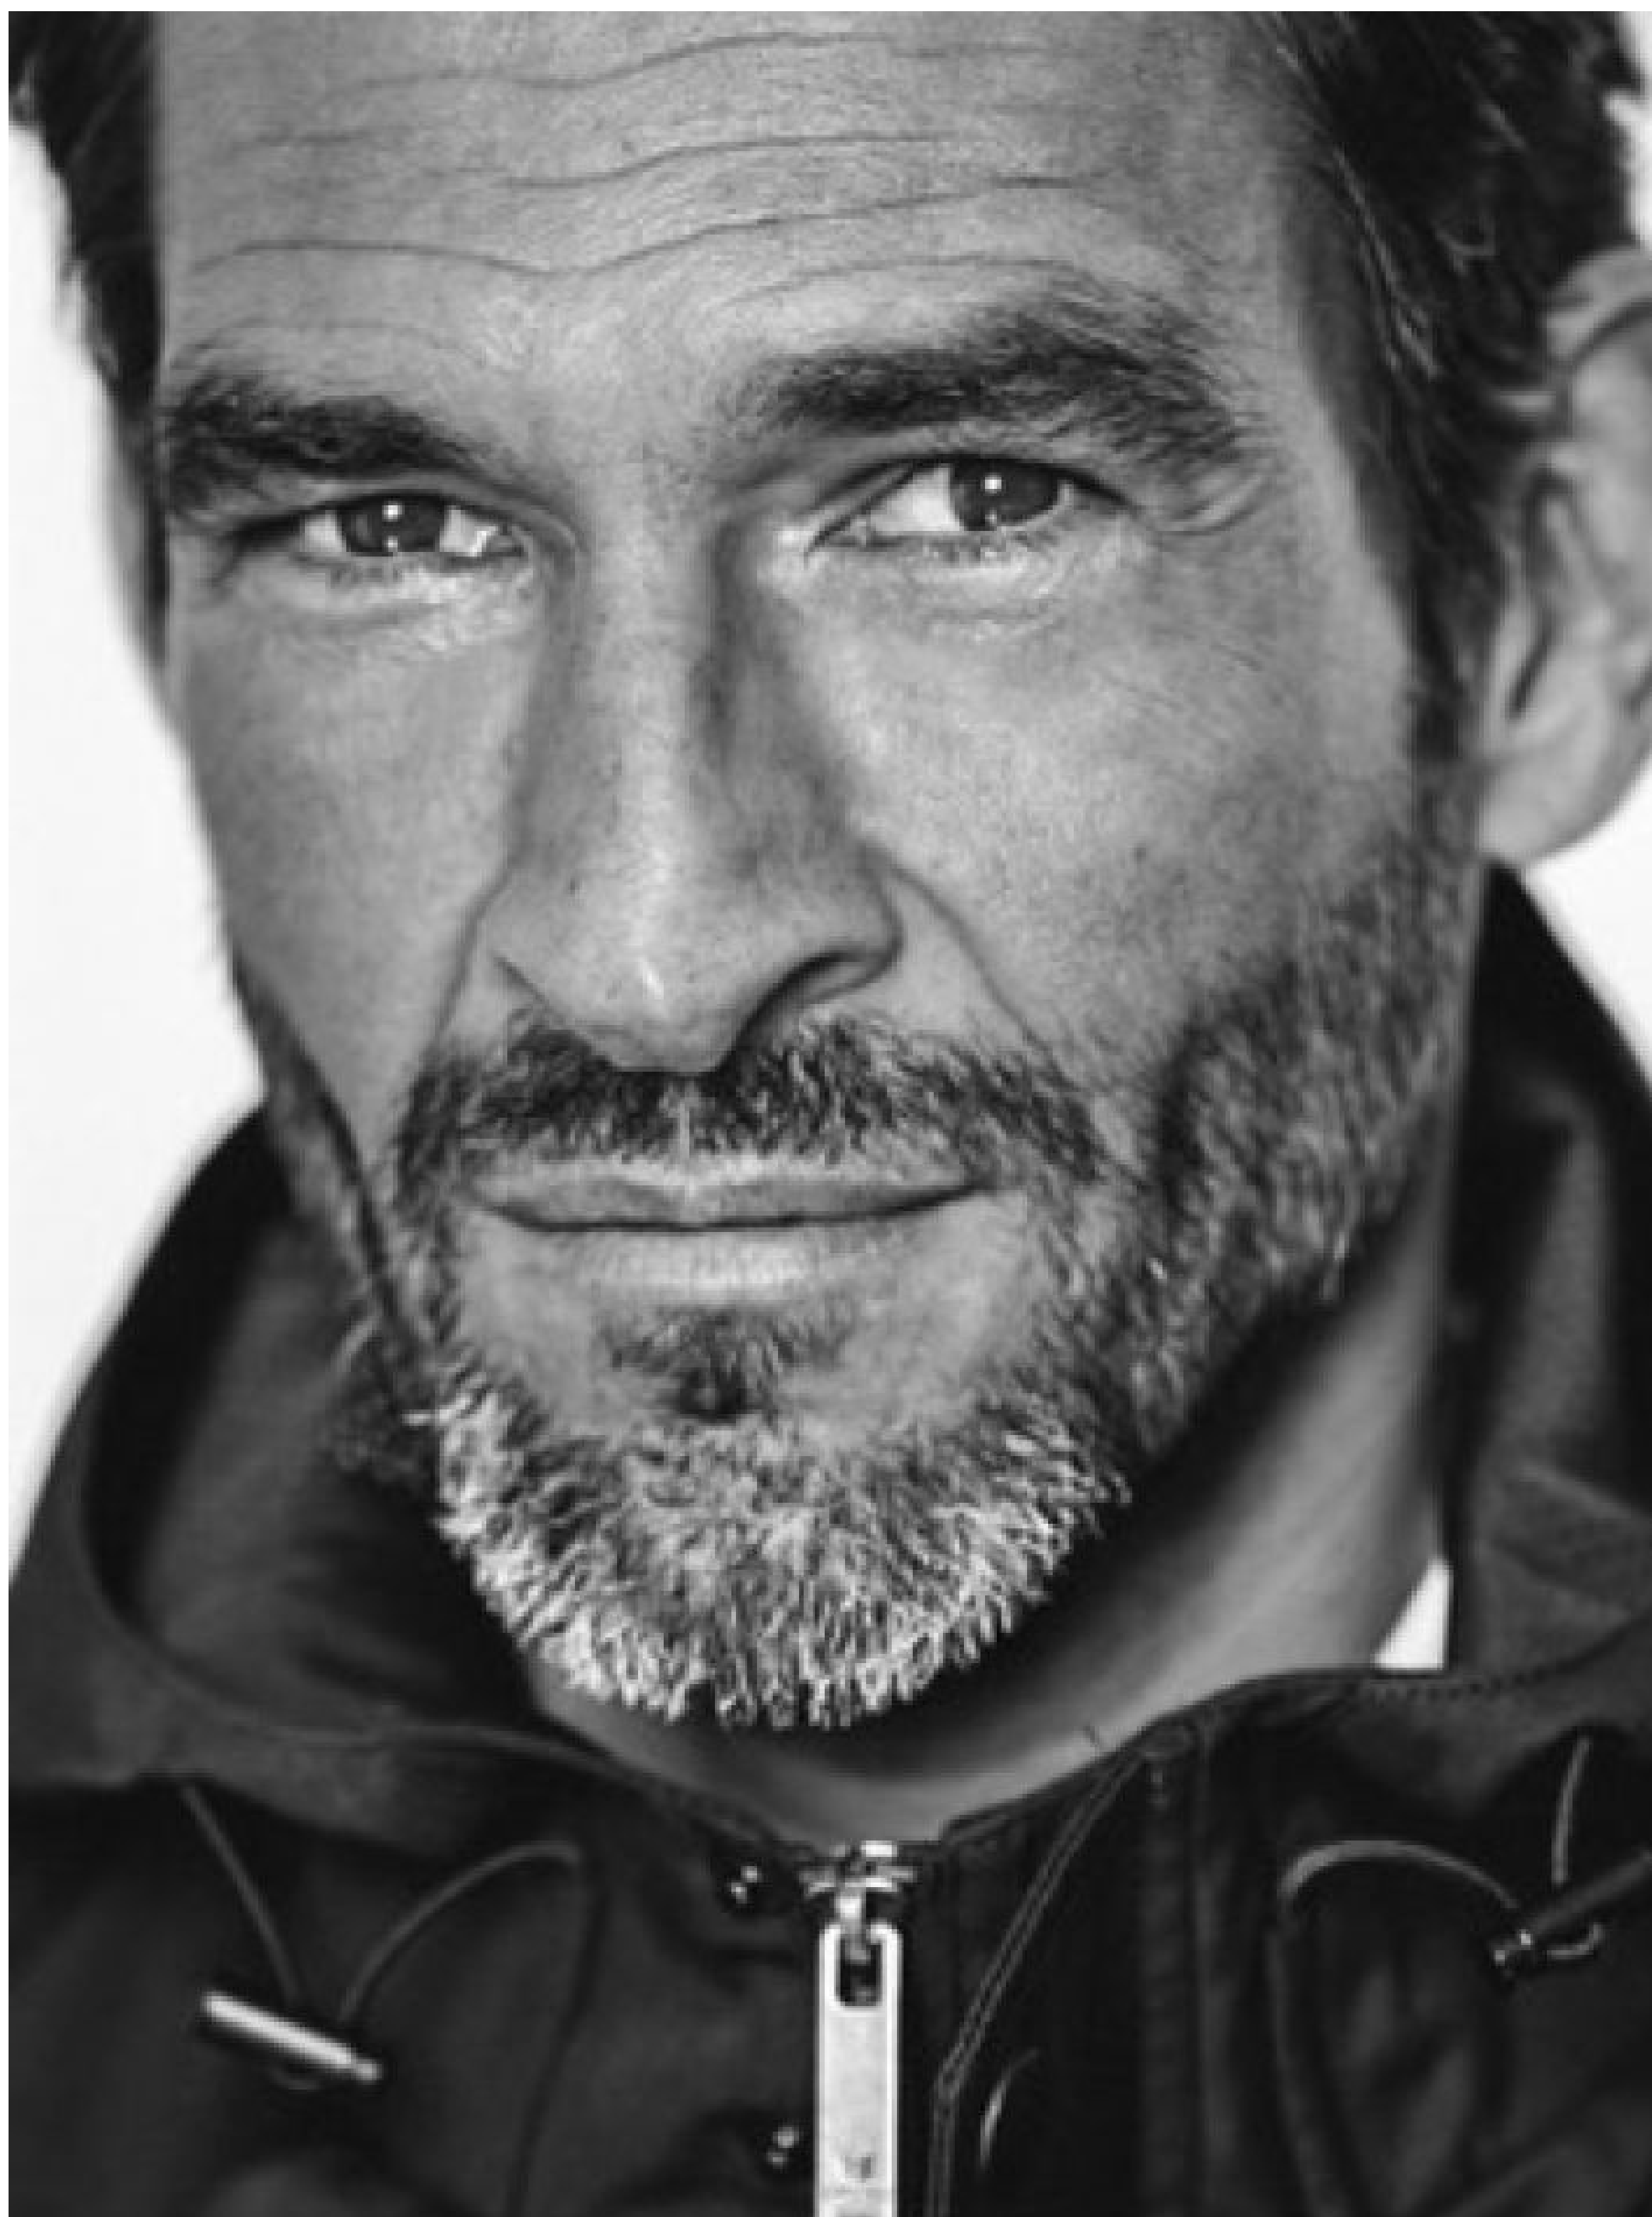

W

ROMAN SEEFELDT

ROMAN SEEFELDT | @ROMANSEEFELDT

HEIGHT 6'1" | WAIST 32" | SHOE 6 | HAIR BROWN | EYES BROWN

VERGE MODELS | LOS ANGELES | E. karen@vergemodels.com