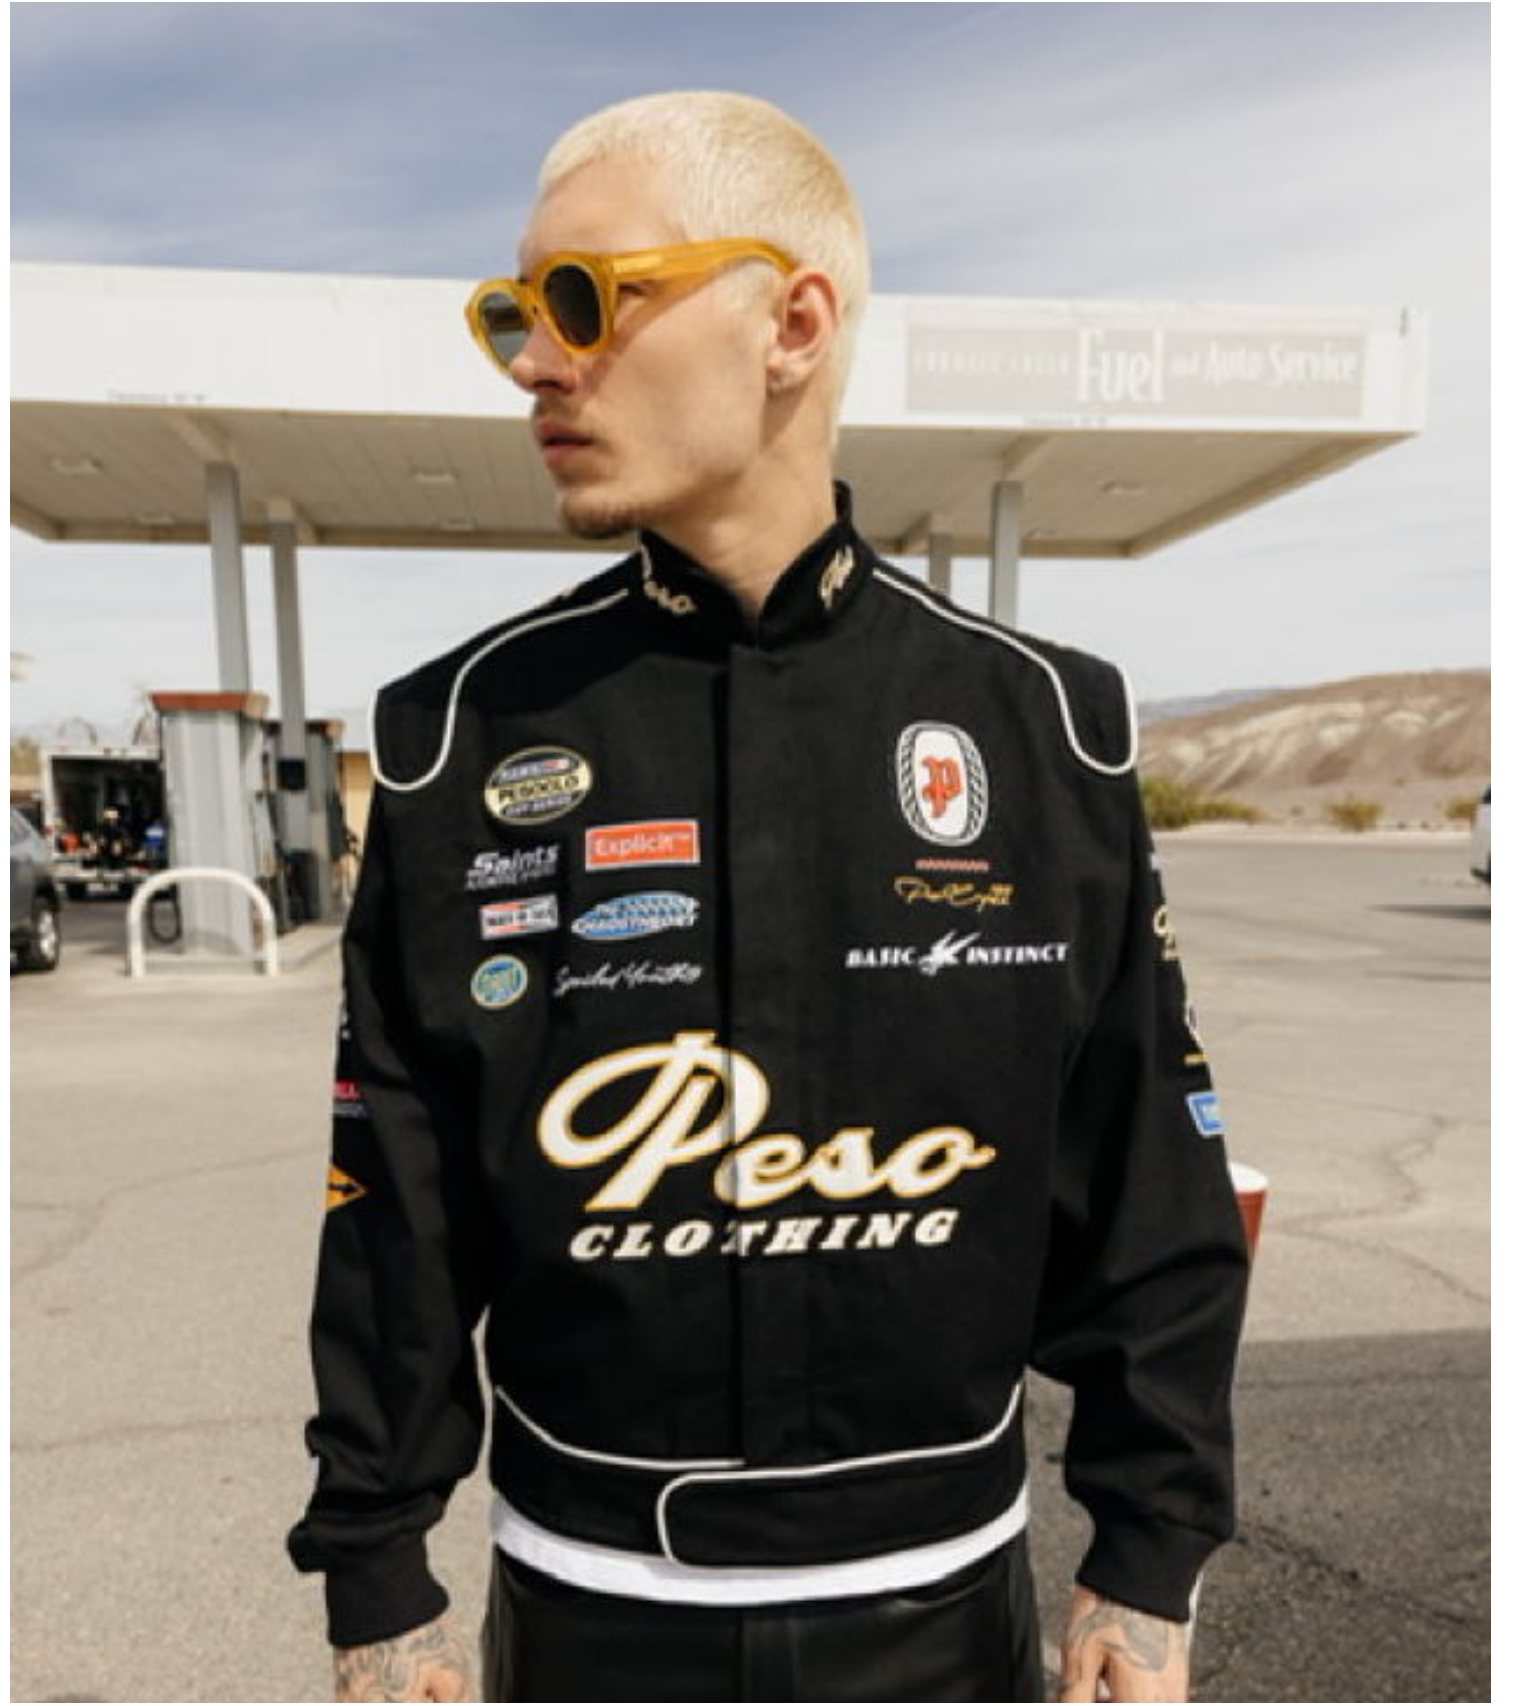

W

STEVAN DITTER

STEVAN DITTER | @STEVANDITTER

HEIGHT 6'0.5" | WAIST 31" | SHOE 10.5 | HAIR DIRTY BLOND | EYES BLUE

VERGE MODELS | LOS ANGELES | E. karen@vergemodels.com