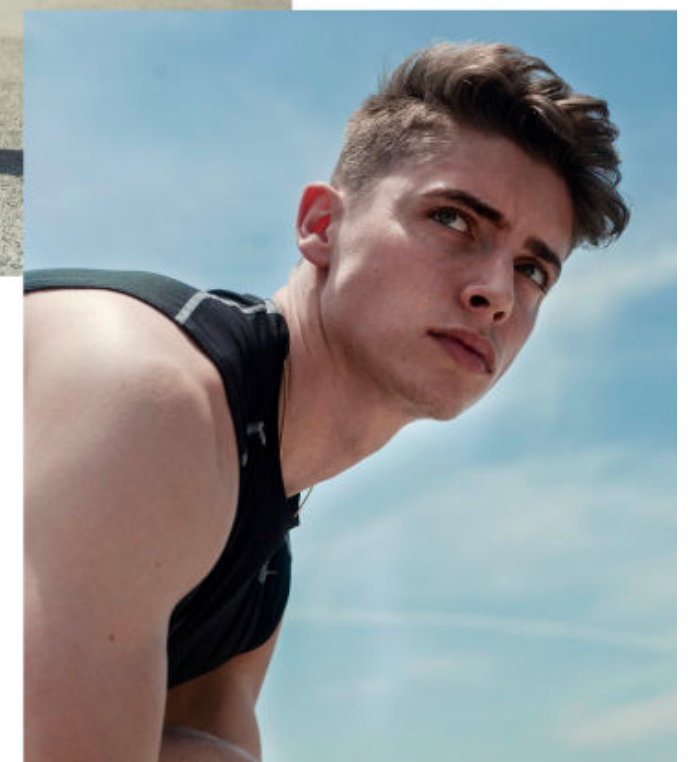

V

SKINNER JONES | @SKINNER.JONES

HEIGHT 6'1.5" | WAIST 31" | SHOE 10.5 | HAIR DIRTY BLONDE | EYES BLUE/GREEN

VERGE MODELS | LOS ANGELES | E. karen@vergemodels.com

W

SKINNER JONES | @SKINNER.JONES

HEIGHT 6'1.5" | WAIST 31" | SHOE 10.5 | HAIR DIRTY BLONDE | EYES BLUE/GREEN