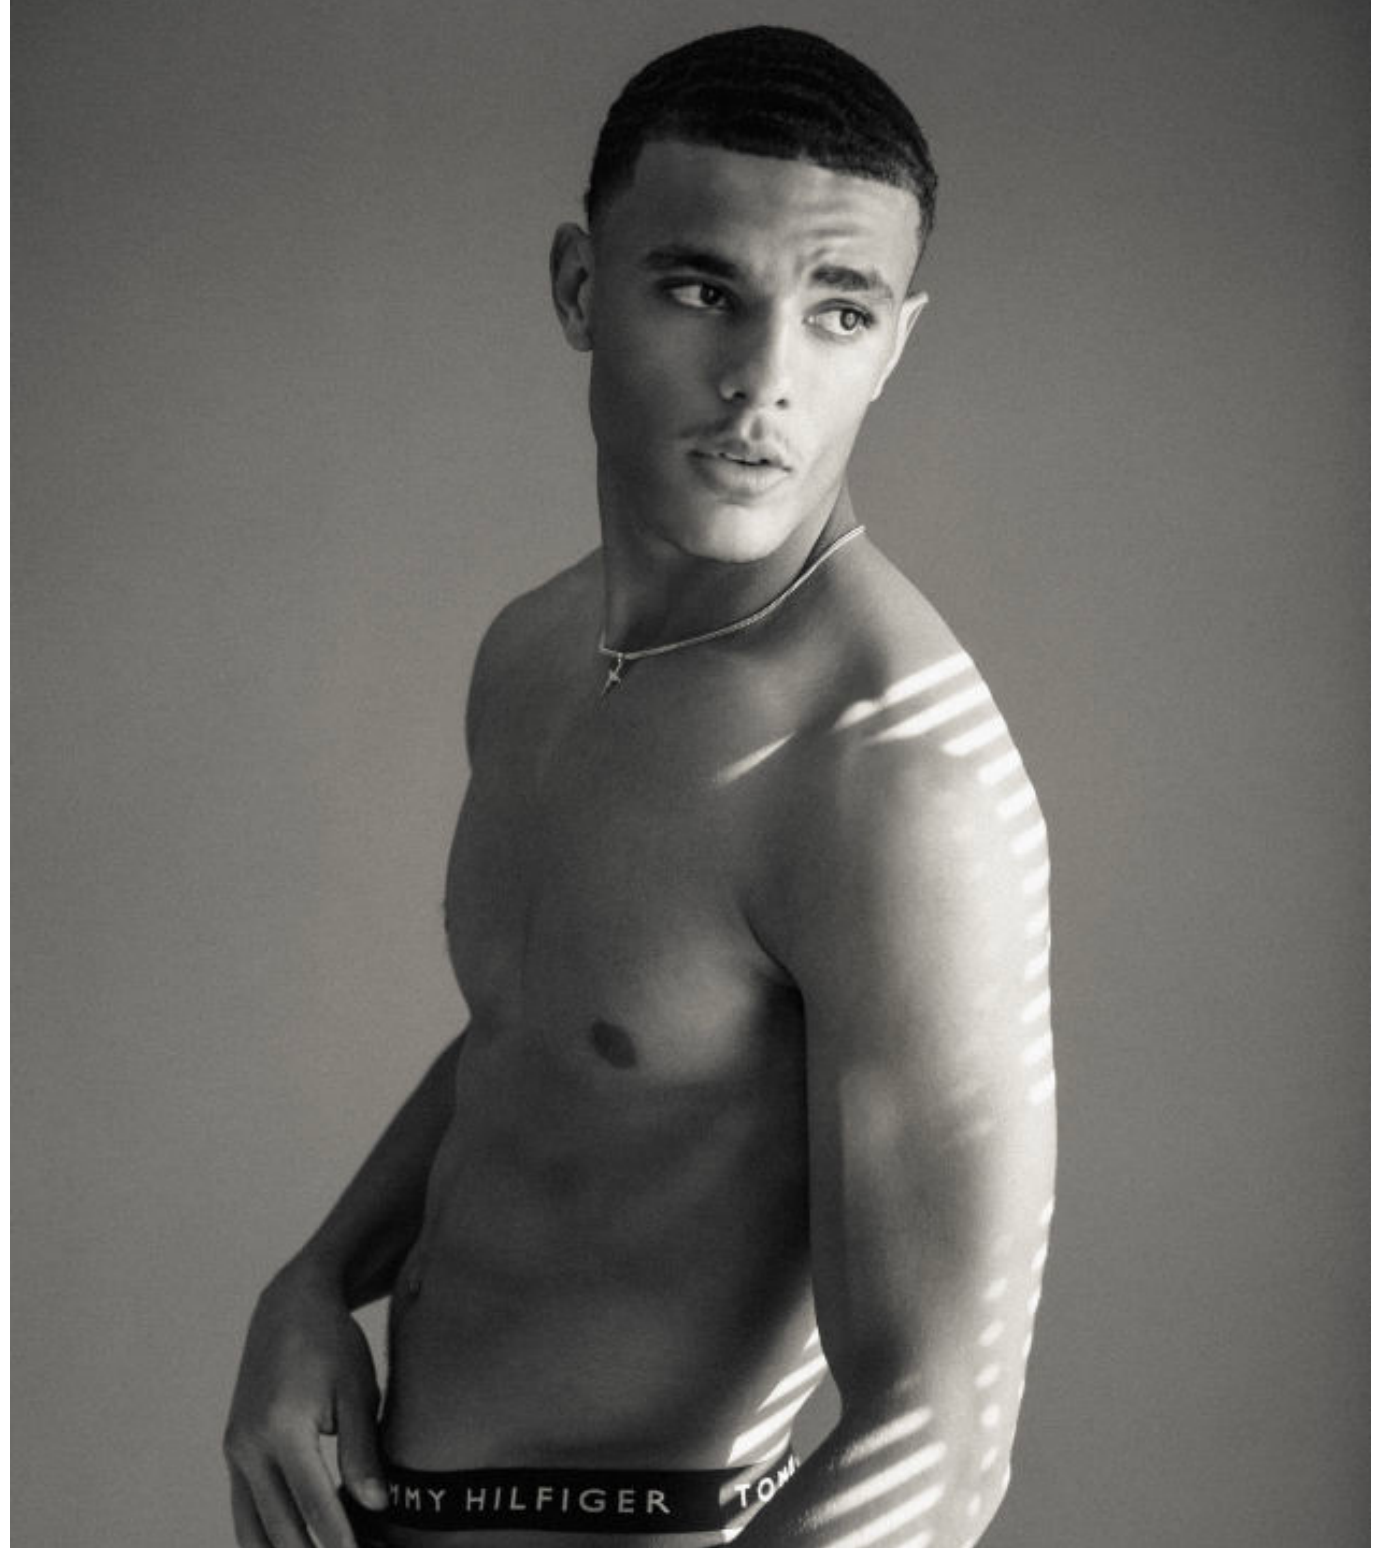

# V

**ROANEN CAMPBELL | @ROANENKNOWS**

**HEIGHT 6'3" | WAIST 33" | SHOE 13 | HAIR BROWN | EYES BROWN**

VERGE MODELS | LOS ANGELES | E. karen@vergemodels.com

# W

**ROANEN CAMPBELL | @ROANENKNOWS**

**HEIGHT 6'3" | WAIST 33" | SHOE 13 | HAIR BROWN | EYES BROWN**

VERGE MODELS | LOS ANGELES | E. karen@vergemodels.com