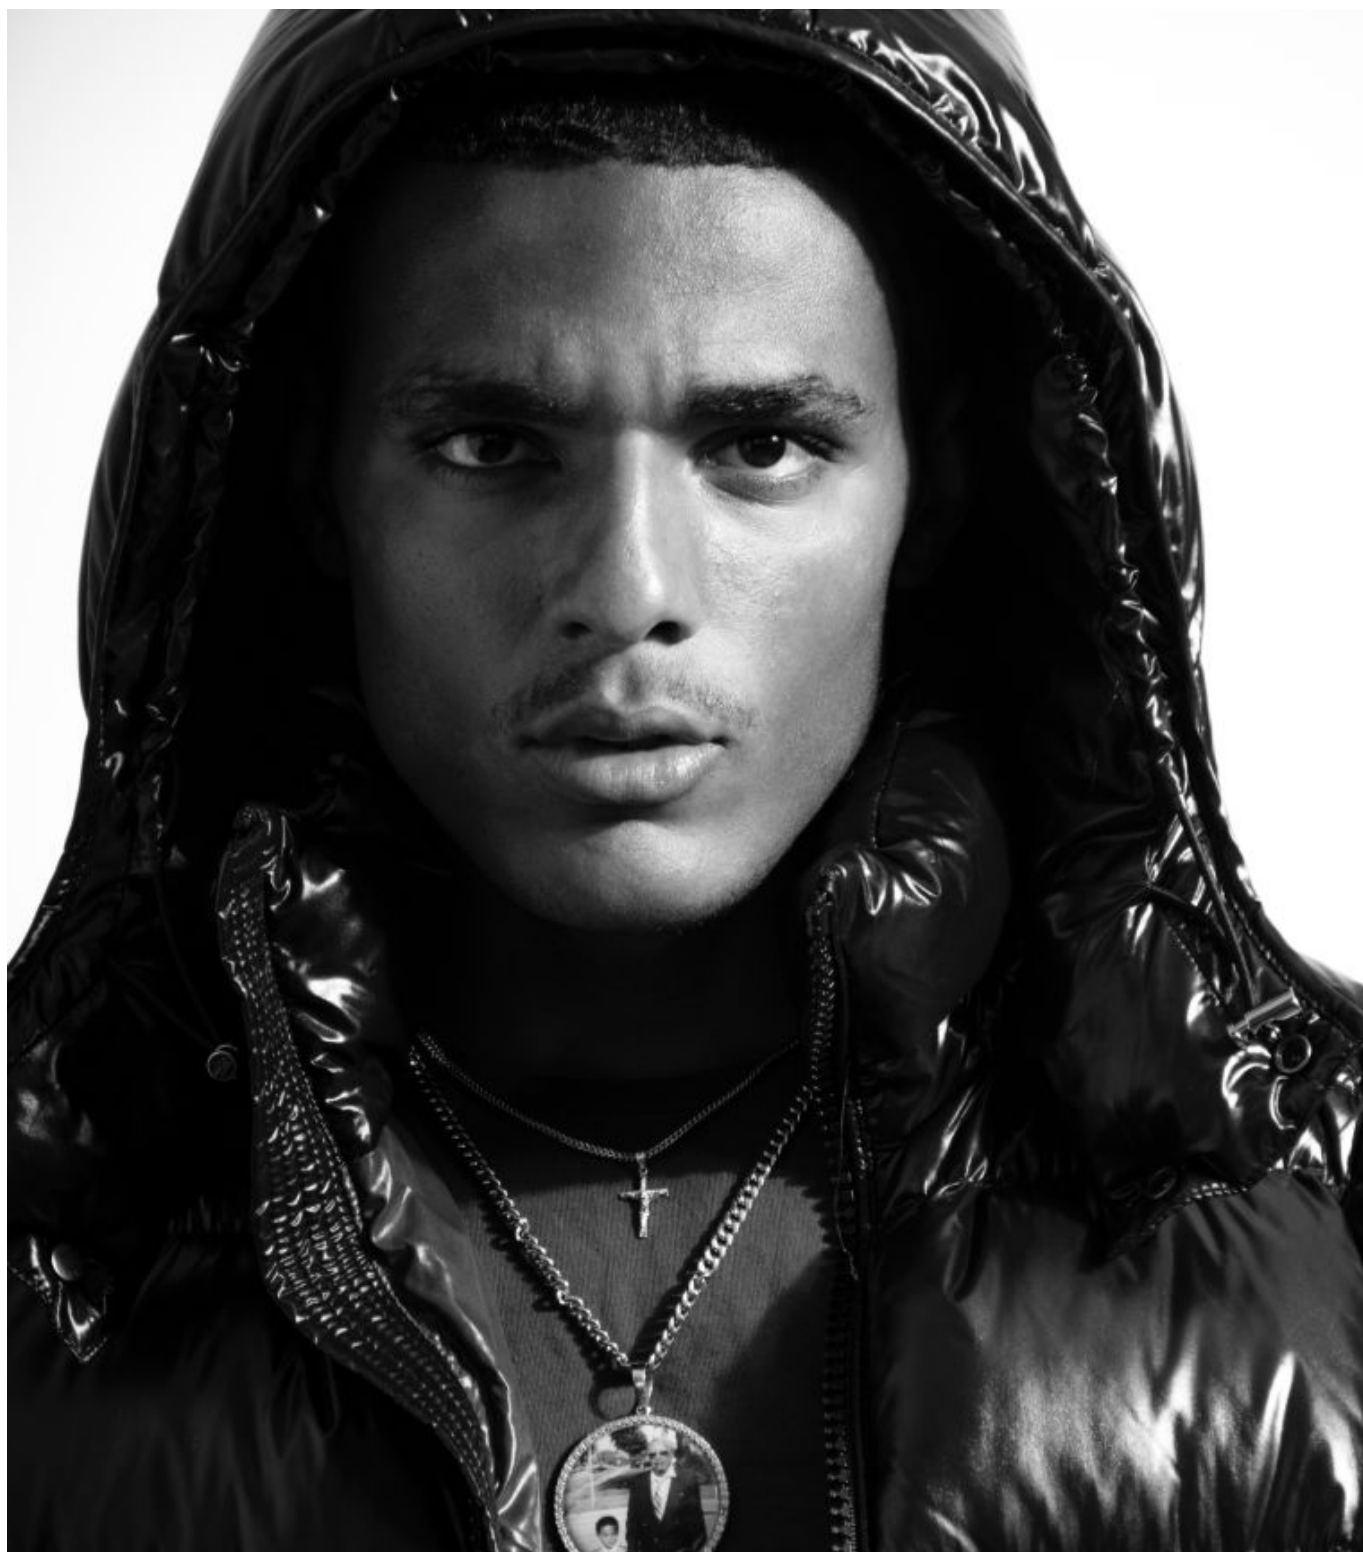

# V

**ROANEN CAMPBELL | @ROANENKNOWS**

**HEIGHT 6'3" | WAIST 33" | SHOE 13 | HAIR BROWN | EYES BROWN**

VERGE MODELS | LOS ANGELES | E. karen@vergemodels.com

# W

**ROANEN CAMPBELL | @ROANENKNOWS**

**HEIGHT 6'3" | WAIST 33" | SHOE 13 | HAIR BROWN | EYES BROWN**

VERGE MODELS | LOS ANGELES | E. karen@vergemodels.com