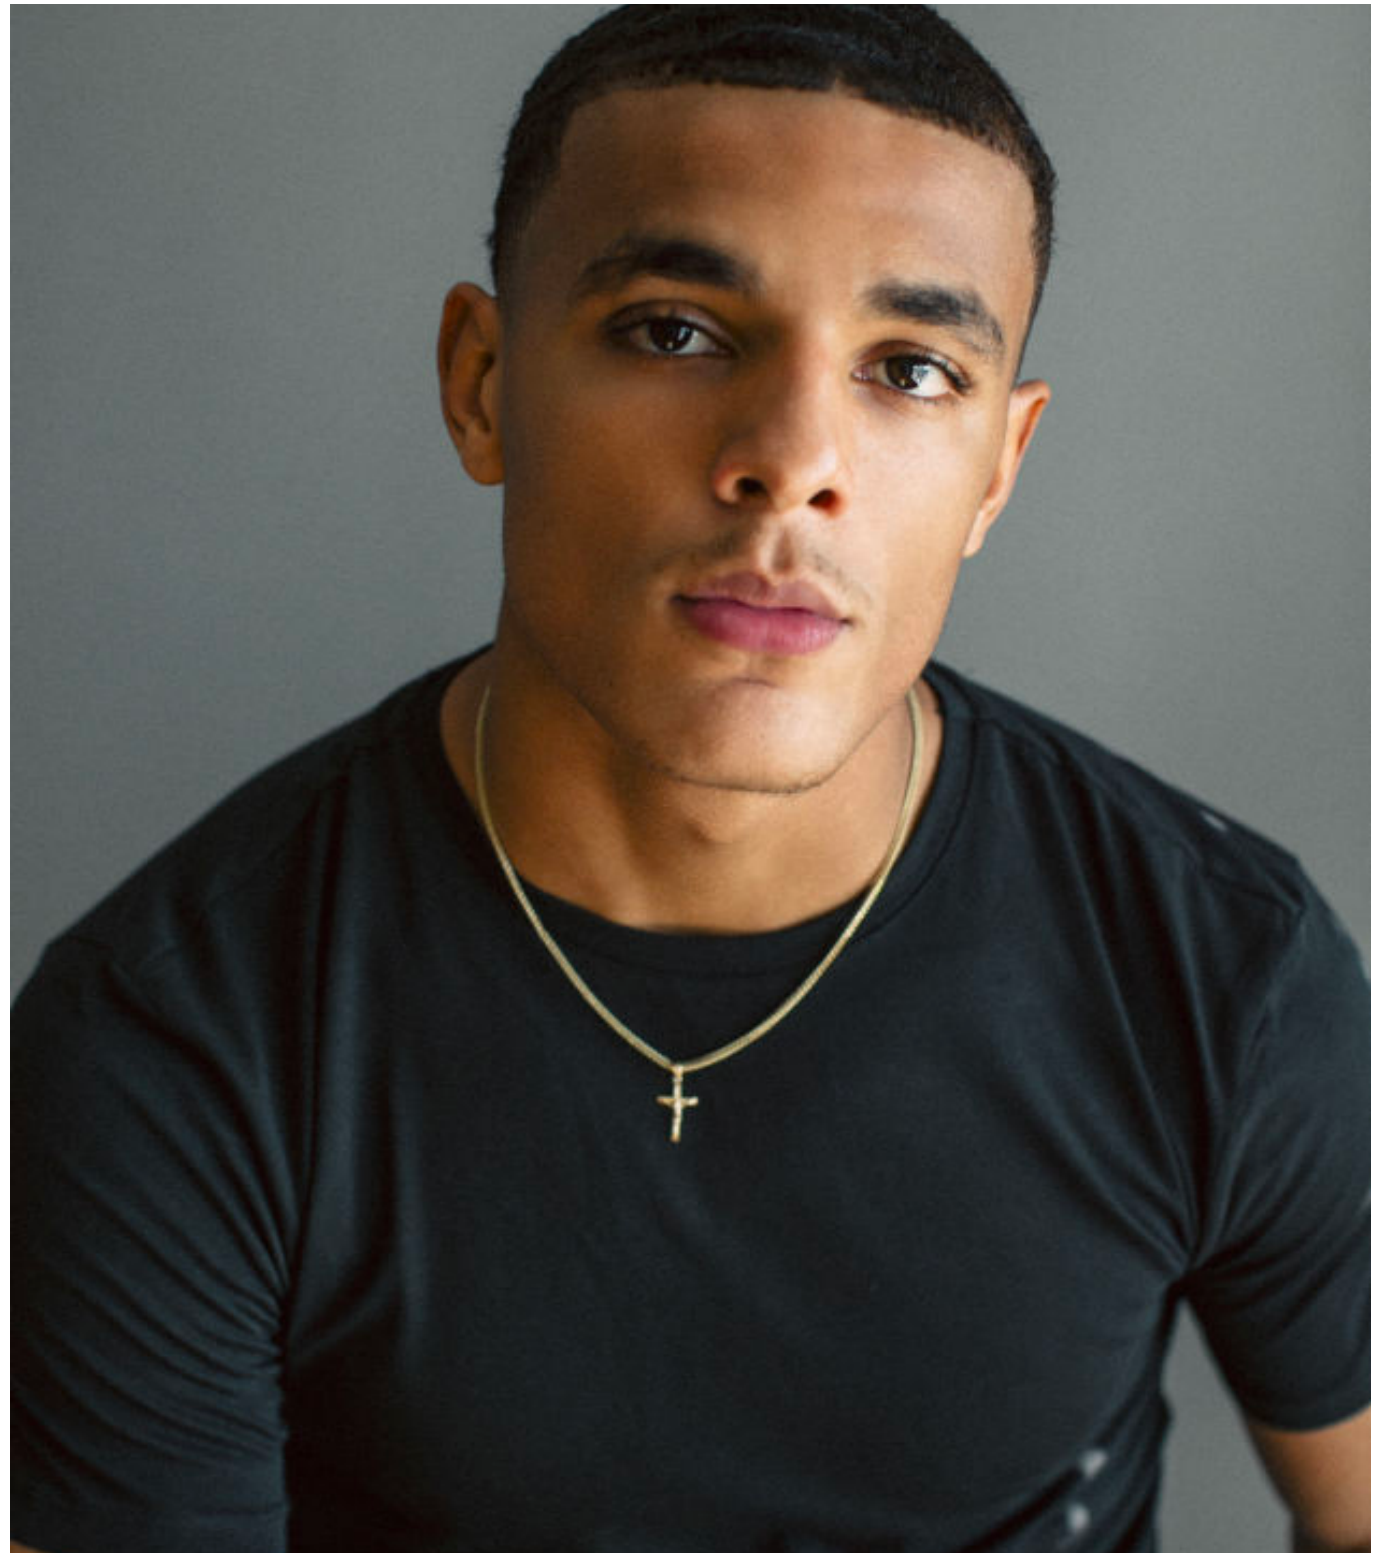

# V

**ROANEN CAMPBELL | @ROANENKNOWS**

**HEIGHT 6'3" | WAIST 33" | SHOE 13 | HAIR BROWN | EYES BROWN**

VERGE MODELS | LOS ANGELES | E. karen@vergemodels.com

# W

**ROANEN CAMPBELL | @ROANENKNOWS**

**HEIGHT 6'3" | WAIST 33" | SHOE 13 | HAIR BROWN | EYES BROWN**

VERGE MODELS | LOS ANGELES | E. karen@vergemodels.com