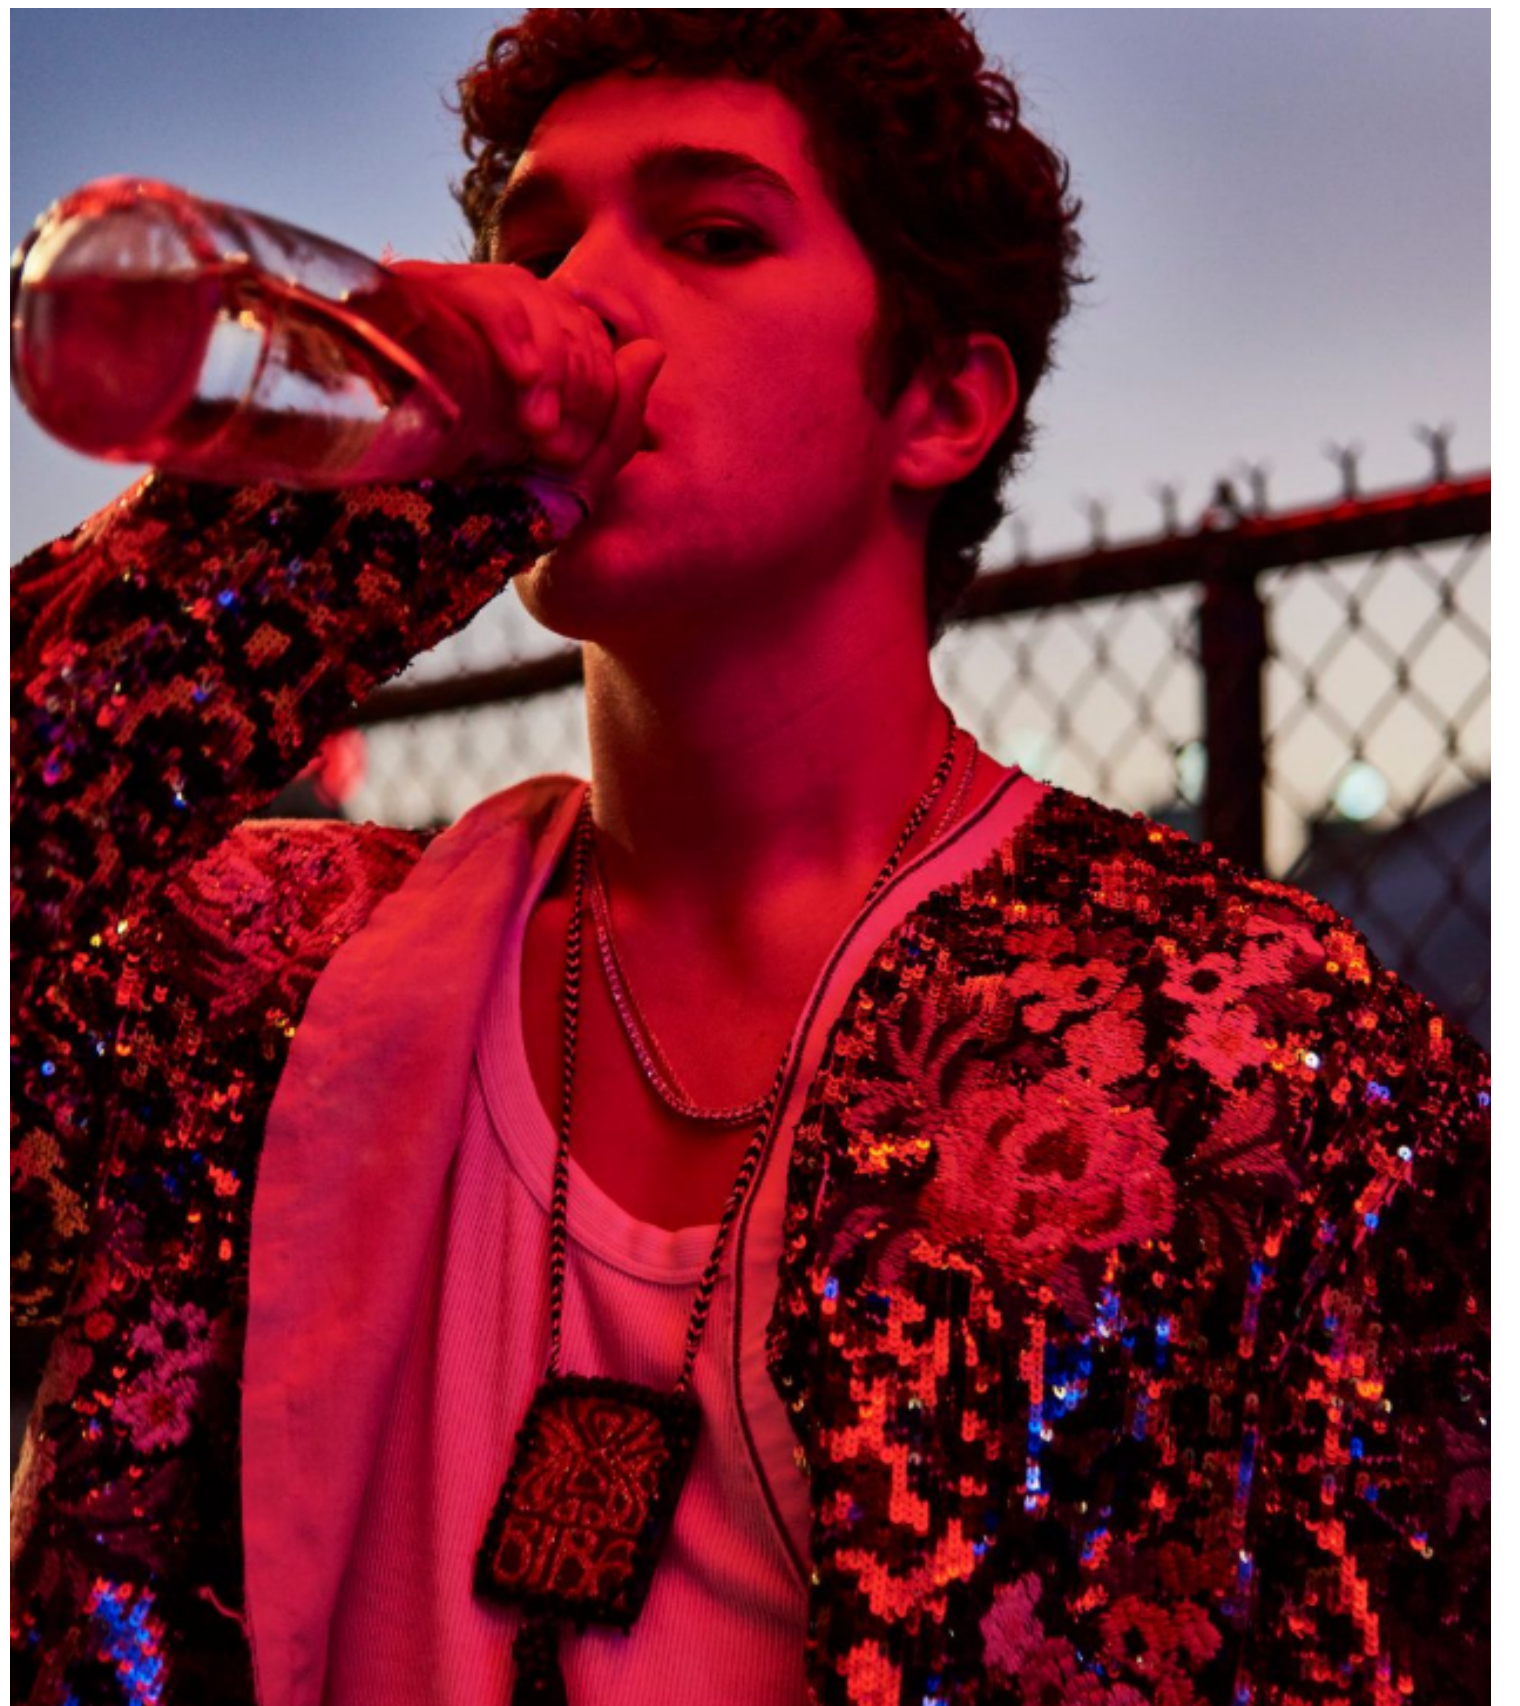

W

**AUSTIN MAHONE**

**AUSTIN MAHONE | @AUSTINMAHONE**

**HEIGHT 5'11" | WAIST 31" | SHOE 10 | HAIR BROWN | EYES GREEN**

**VERGE MODELS | LOS ANGELES | E. karen@vergemodels.com**