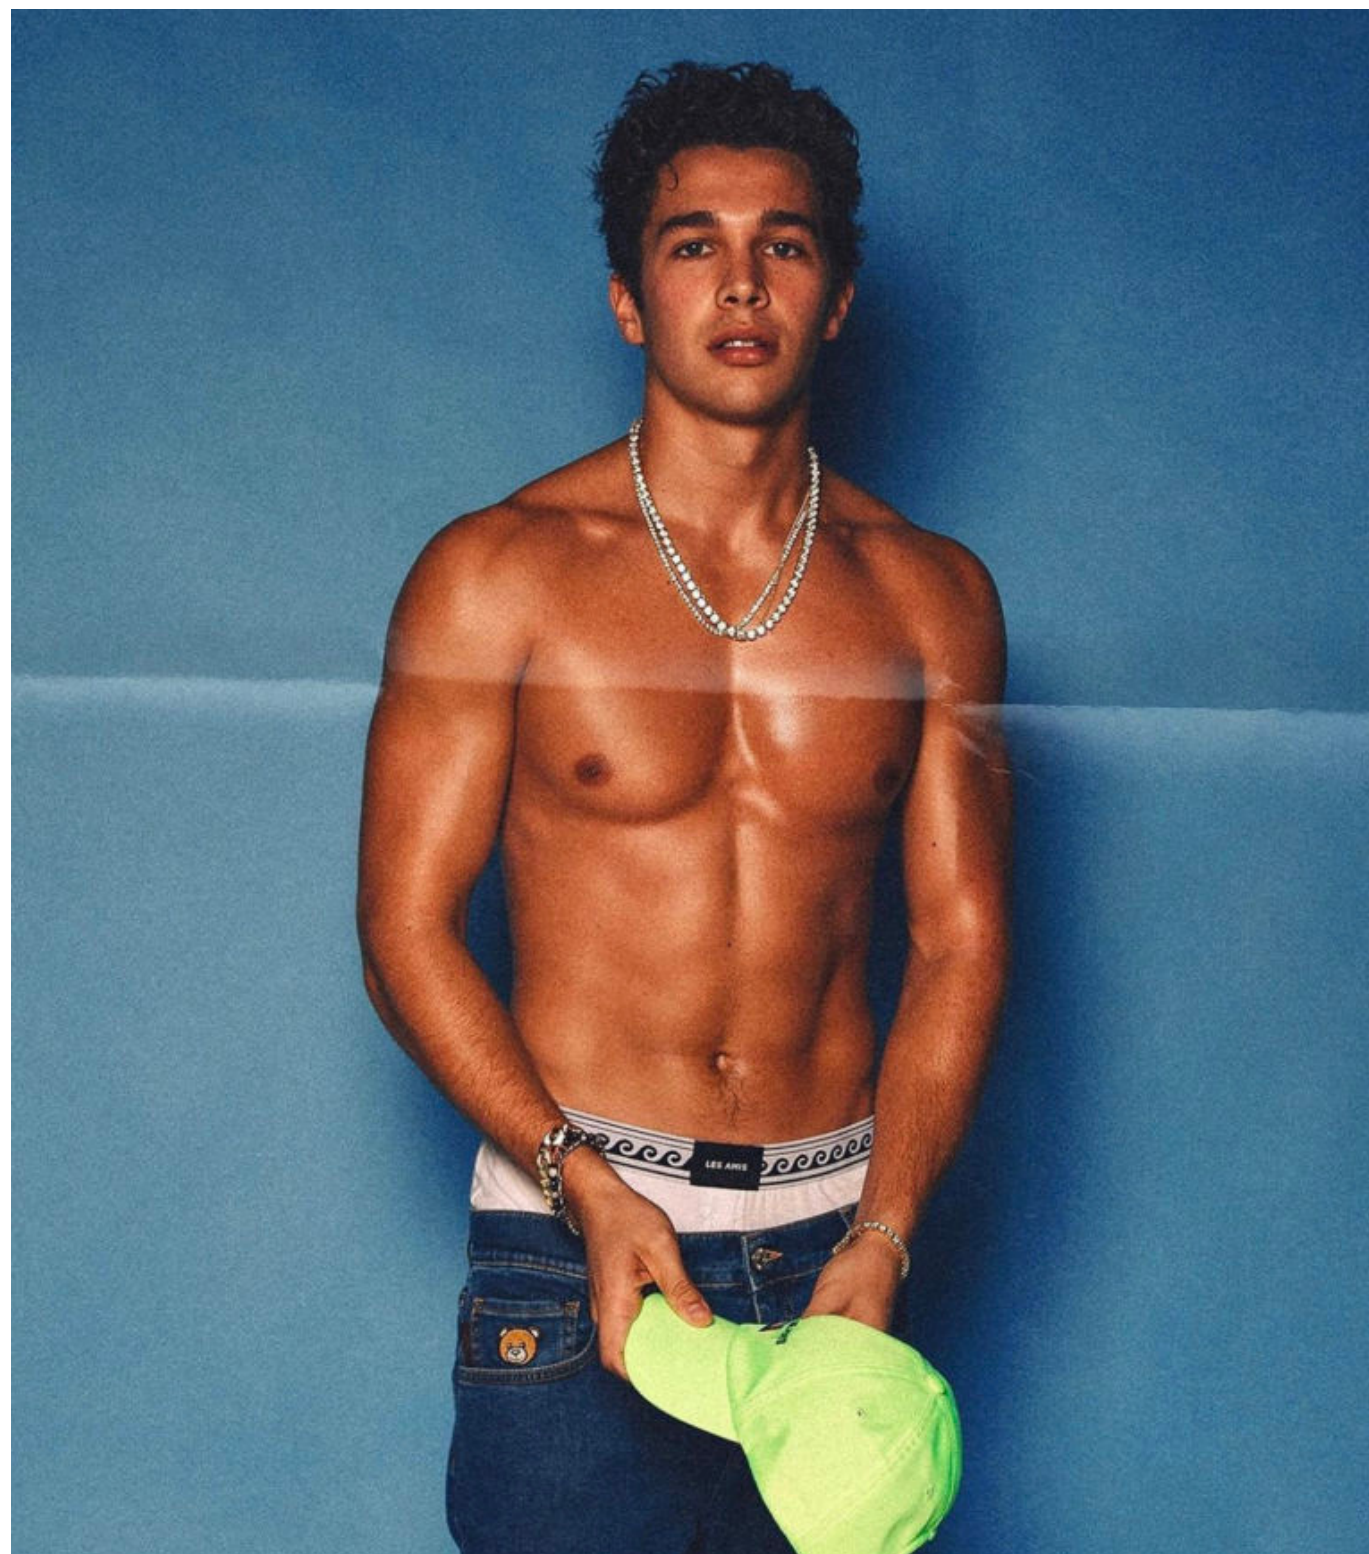

W

**AUSTIN MAHONE**

**AUSTIN MAHONE | @AUSTINMAHONE**

**HEIGHT 5'11" | WAIST 31" | SHOE 10 | HAIR BROWN | EYES GREEN**

**VERGE MODELS | LOS ANGELES | E. karen@vergemodels.com**