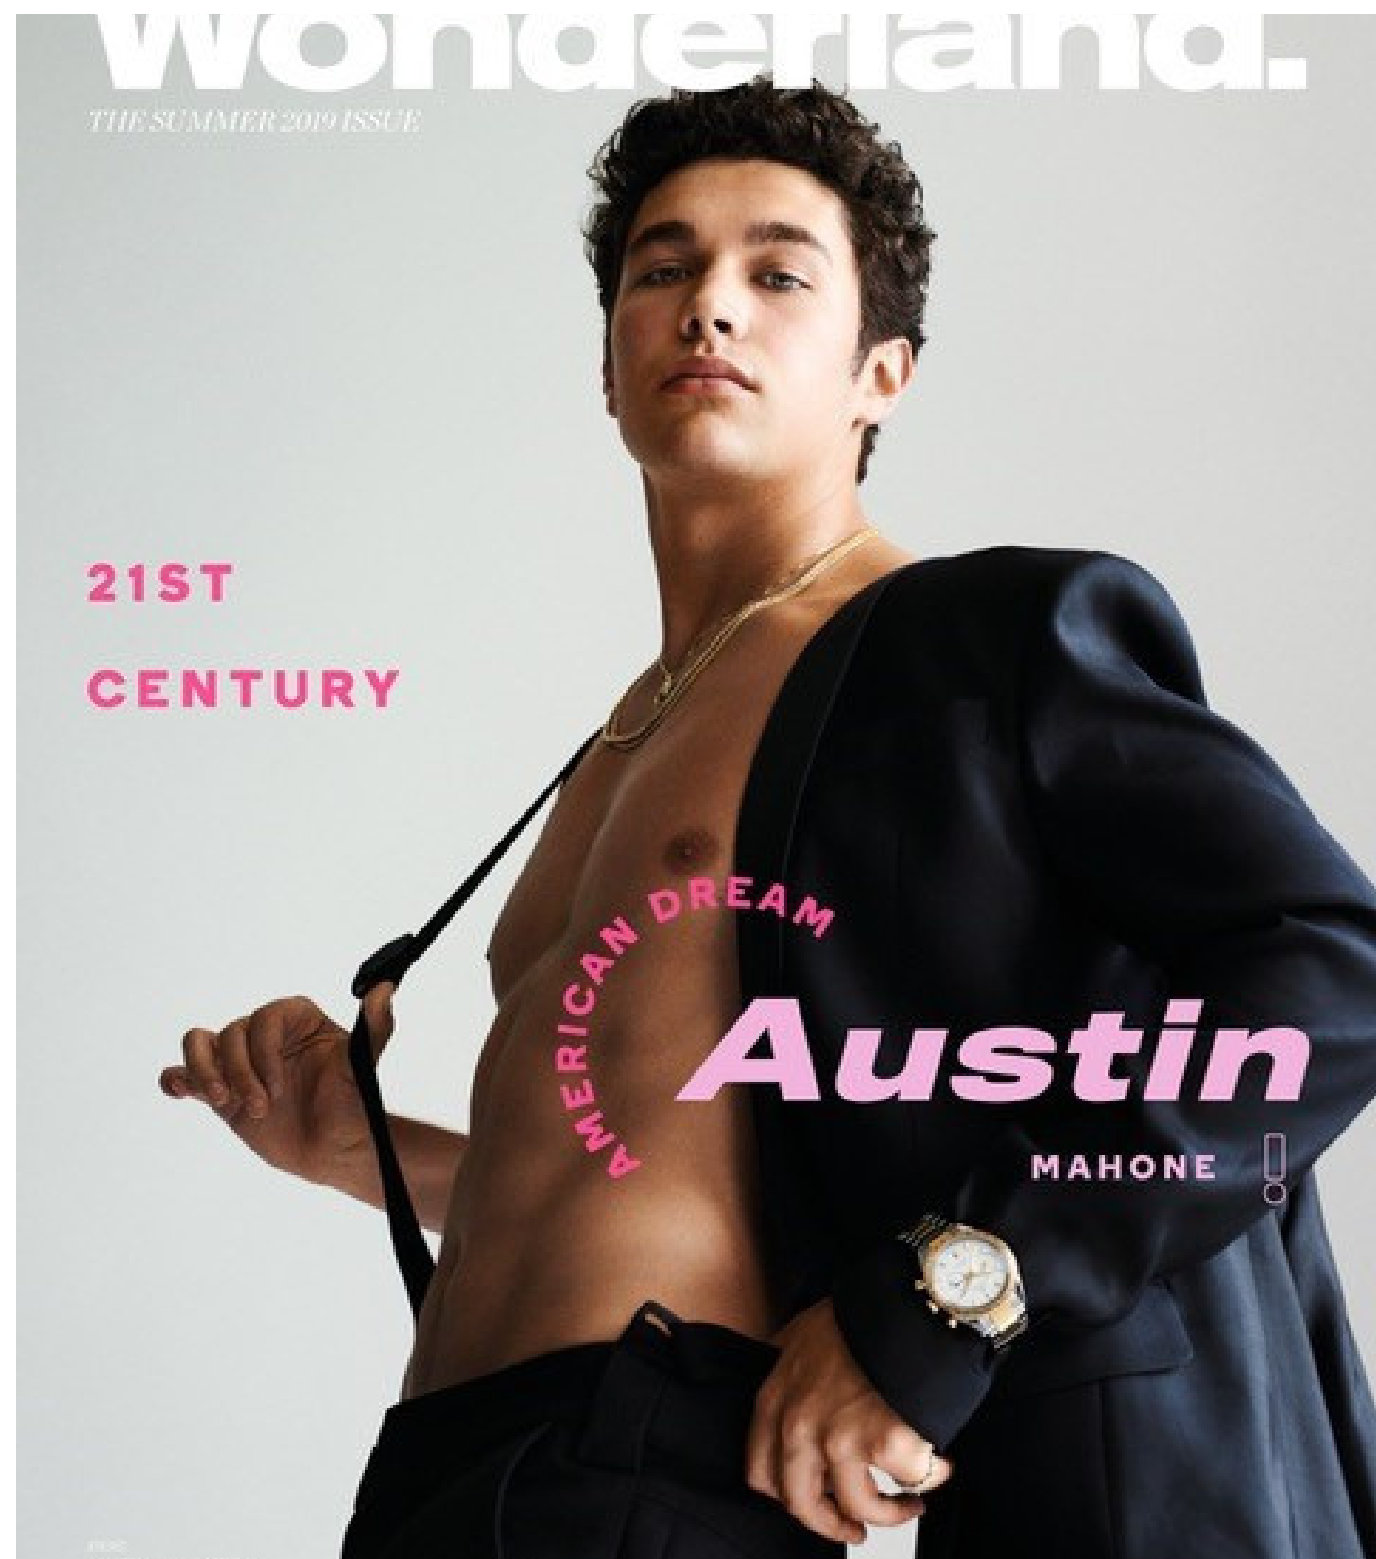

W

**AUSTIN MAHONE**

**AUSTIN MAHONE | @AUSTINMAHONE**

**HEIGHT 5'11" | WAIST 31" | SHOE 10 | HAIR BROWN | EYES GREEN**

**VERGE MODELS | LOS ANGELES | E. karen@vergemodels.com**